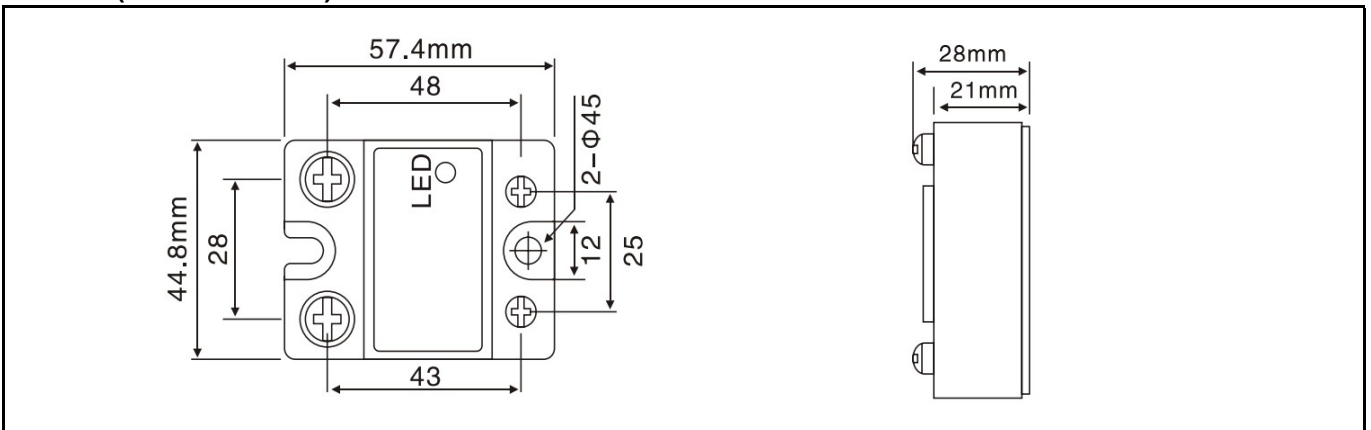

GMA Series SSR

产品性能(Product Characteristics)

- 过零输出型-阻性负载应用;瞬时输出型-感性负载应用
Zero Across Output Type Specially Designed for Resistive Loads
Random Output Type Specially Designed for Inductive Loads
- 3-32 VDC 宽控制电压输入,内带限流电路,红色LED灯指示输入信号状况
3-32 VDC Wide Input DC Voltage, with Current Limiter, Red LED Show the Input Signal Status
- 负载电压: 24-240VAC, 24-480VAC, 48-660VAC;负载电流: 10-120 A
Load Voltage: 24-240VAC, 24-480VAC, 48-660VAC; Load Current: 10-120 A
- 输入与输出采用光隔离,输入/输出/底板之间2000VAC隔离
Optical Isolation between Input and Output; 2000 VAC isolation among Input/Output/Base

控制输入: 3-32VDC或80-280VAC
负载输出: 24-660 VAC, 10-120 A(可选)

Control Input: 3-32 VDC or 80-240VAC
Load Output: 24-660 VAC, 10-120 A (Option)

产品外型(Product Outline)

电路接线(Circuit Wiring)

品质保证, 真诚服务(Good Quality, Good Service)

客户服务热线: 86-21-64880512, 86-21-64133486

官网地址: www.giemson.cn

GMA Series SSR

输入电路参数(Input Circuit Characteristics)

参数(Parameters)	AC Input	DC Input
输入电压范围(Input Voltage Range)	80-280 VAC	3-32 VDC
最大导通电压(Max Turn-on Voltage)	80 VAC	3 VDC
最小关断电压(Min Turn-off Voltage)	10 VAC	1 VDC
指示灯状态(LED Status)	Red	