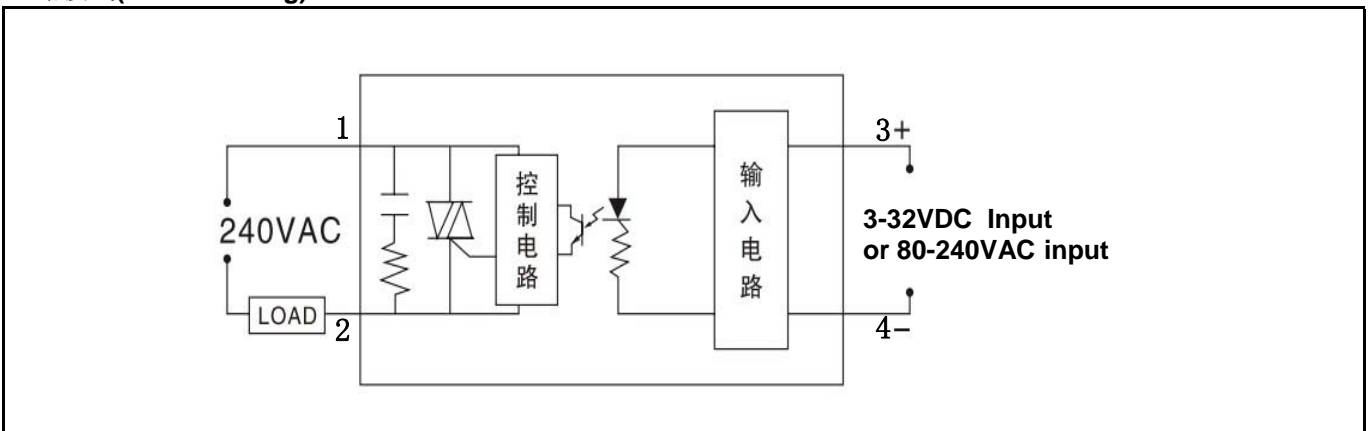

GMA Series SSR

产品性能(Product Characteristics)

- 过零输出型-阻性负载应用;瞬时输出型-感性负载应用
Zero Across Output Type Specially Designed for Resistive Loads
Random Output Type Specially Designed for Inductive Loads
- 3-32 VDC 宽控制电压输入,内带限流电路,红色LED灯指示输入信号状况
3-32 VDC Wide Input DC Voltage, with Current Limiter, Red LED Show the Input Signal Status
- 负载电压: 24-240VAC, 24-480VAC, 48-660VAC;负载电流: 10-120 A
Load Voltage: 24-240VAC, 24-480VAC, 48-660VAC; Load Current: 10-120 A
- 输入与输出采用光隔离,输入/输出/底板之间2000VAC隔离
Optical Isolation between Input and Output; 2000 VAC isolation among Input/Output/Base

控制输入: 3-32VDC或80-280VAC
负载输出: 24-660 VAC, 10-120 A(可选)

Control Input: 3-32 VDC or 80-240VAC
Load Output: 24-660 VAC, 10-120 A (Option)

产品外型(Product Outline)

电路接线(Circuit Wiring)

品质保证, 真诚服务(Good Quality, Good Service)

客户服务热线: 86-21-64880512, 86-21-64133486

官网地址: www.giemson.cn

GMA Series SSR

输入电路参数(Input Circuit Characteristics)

参数(Parameters)	AC Input	DC Input
输入电压范围(Input Voltage Range)	80-280 VAC	3-32 VDC
最大导通电压(Max Turn-on Voltage)	80 VAC	3 VDC
最小关断电压(Min Turn-off Voltage)	10 VAC	1 VDC
指示灯状态(LED Status)	Red	

输出电路参数(Output Circuit Characteristics)

负载电压范围(Line Voltage Range)	24-240 VAC,24-480 VAC,48-660VAC
负载电流范围(Line Voltage Range)	10-120 A
最大导通压降(Max On State Voltage Drop)	1.5 VAC
最大断态漏电流(Max Off-State Leakage Current)	10 mA
最大热阻系数(Thermal Resistance)	2.3 °C/W
最大导通时间(Max. Turn-On Time)	过零型(Zero Across):1/2 周期(Cycle); 瞬时型(Random):0.1 mS
最大关断时间(Max. Turn-On Time)	1/2 周期(Cycle)